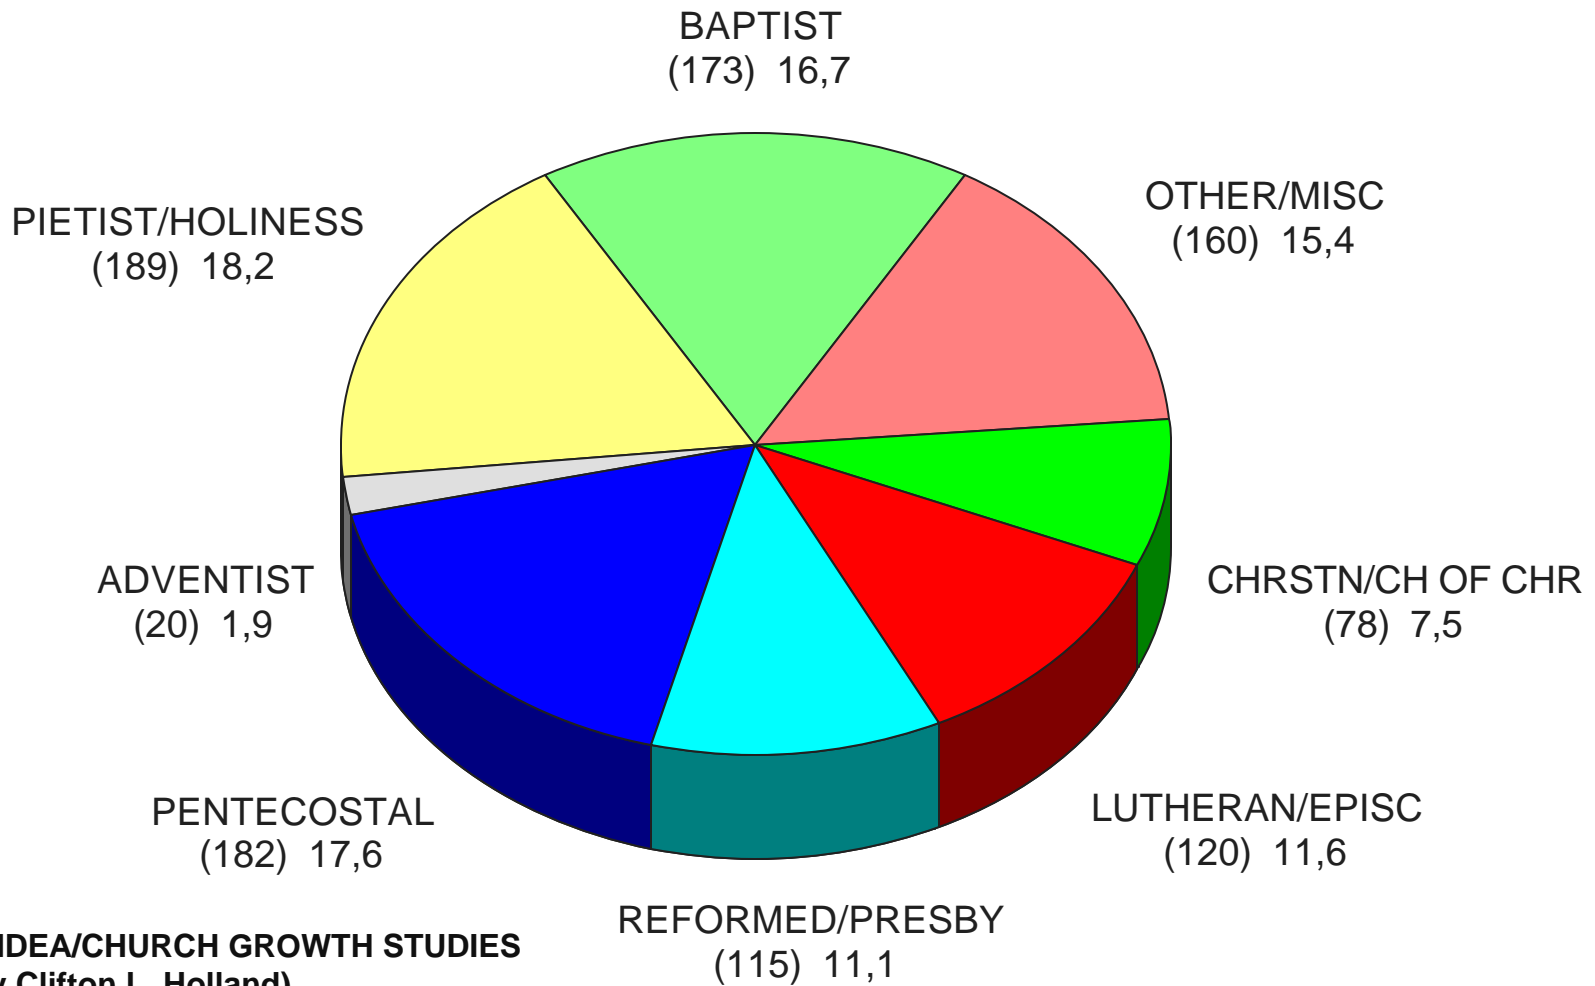

PROTESTANT CONGREGATIONS IN ORCO BY DENOMINATIONAL FAMILIES, AUG '94

(100% = 1037)

SOURCE: IDEA/CHURCH GROWTH STUDIES
(Created by Clifton L. Holland)