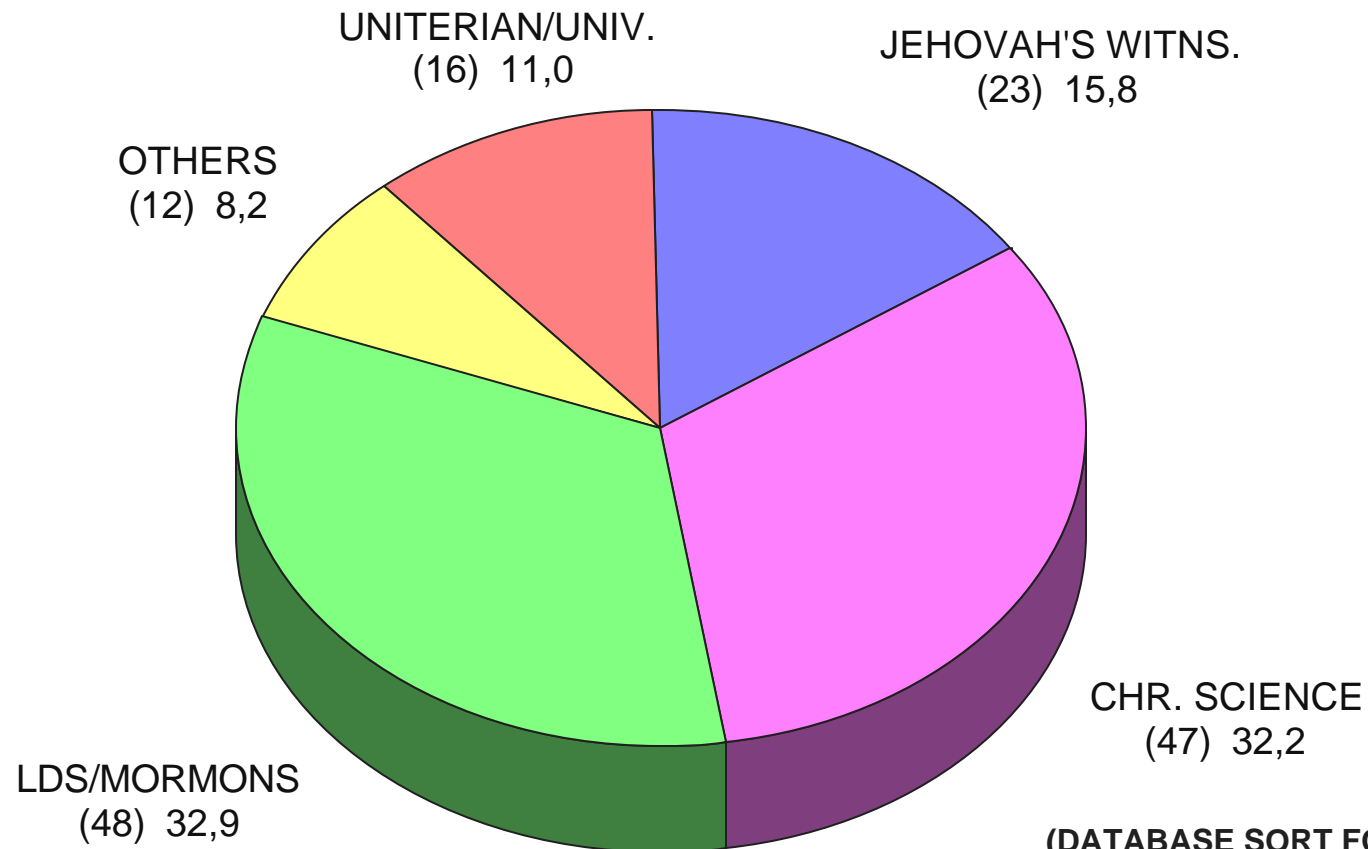

OVERVIEW OF RELIGIOUS GROUPS IN ORCO: MARGINAL CHRISTIAN GROUPS, AUG. '94

(100% = 146)

(DATABASE SORT FOR 9/08/94)
SOURCE: CLIFTON L. HOLLAND
IDEA/CHURCH GROWTH STUDIES PROGRAM