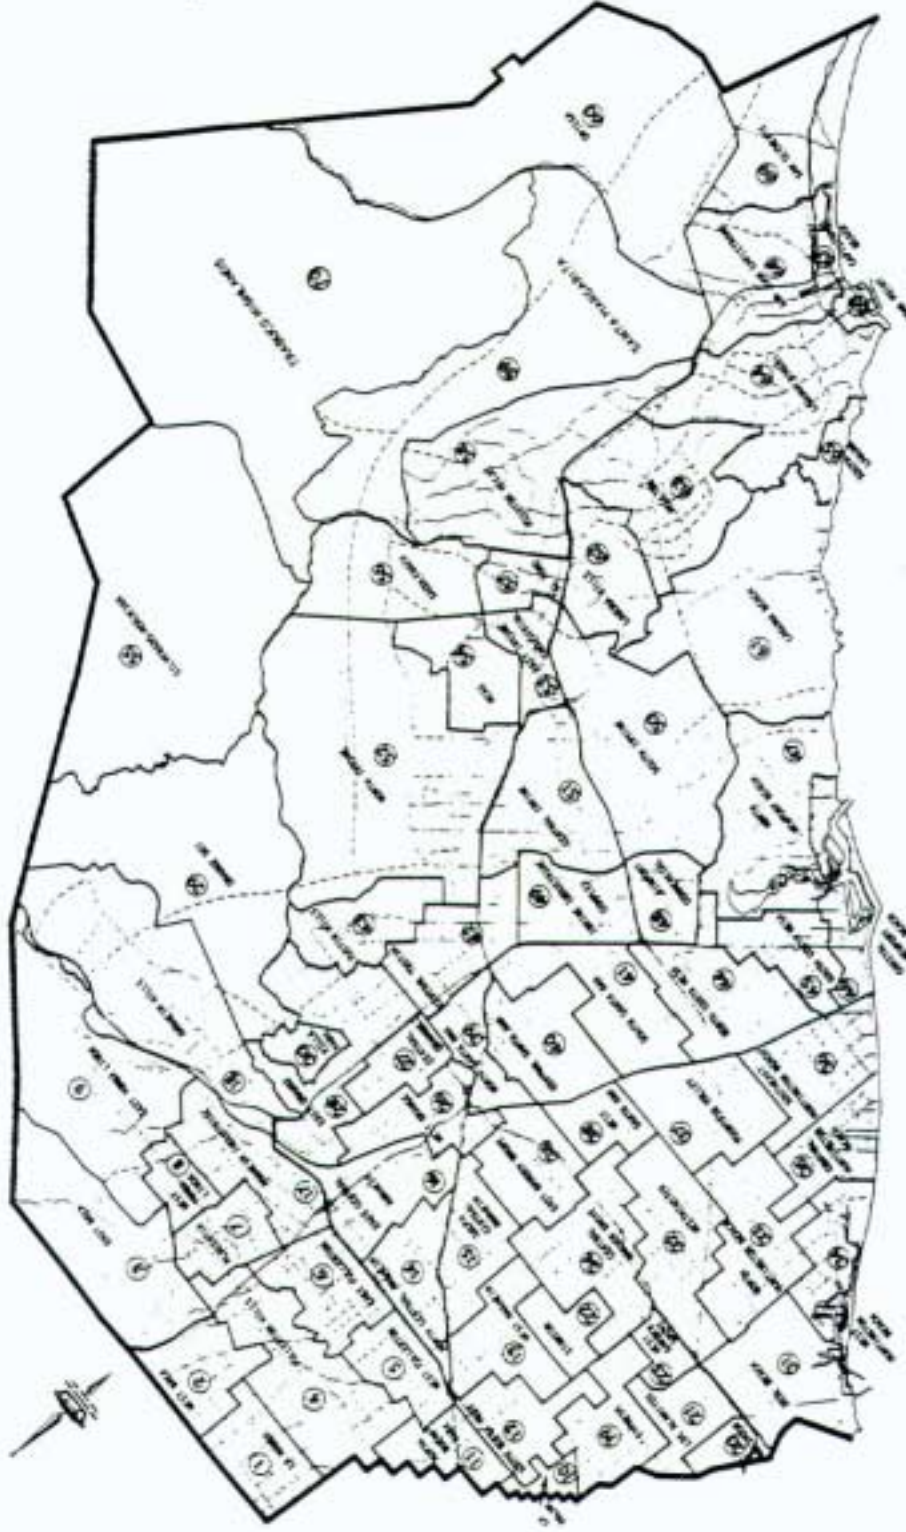

# ORANGE COUNTY, CALIFORNIA COMMUNITY ANALYSIS AREAS 1990

— COMMUNITY ANALYSIS AREA BOUNDARIES

SOURCE: ORANGE COUNTY ADMINISTRATIVE OFFICE - FORECAST ANALYSIS CENTER