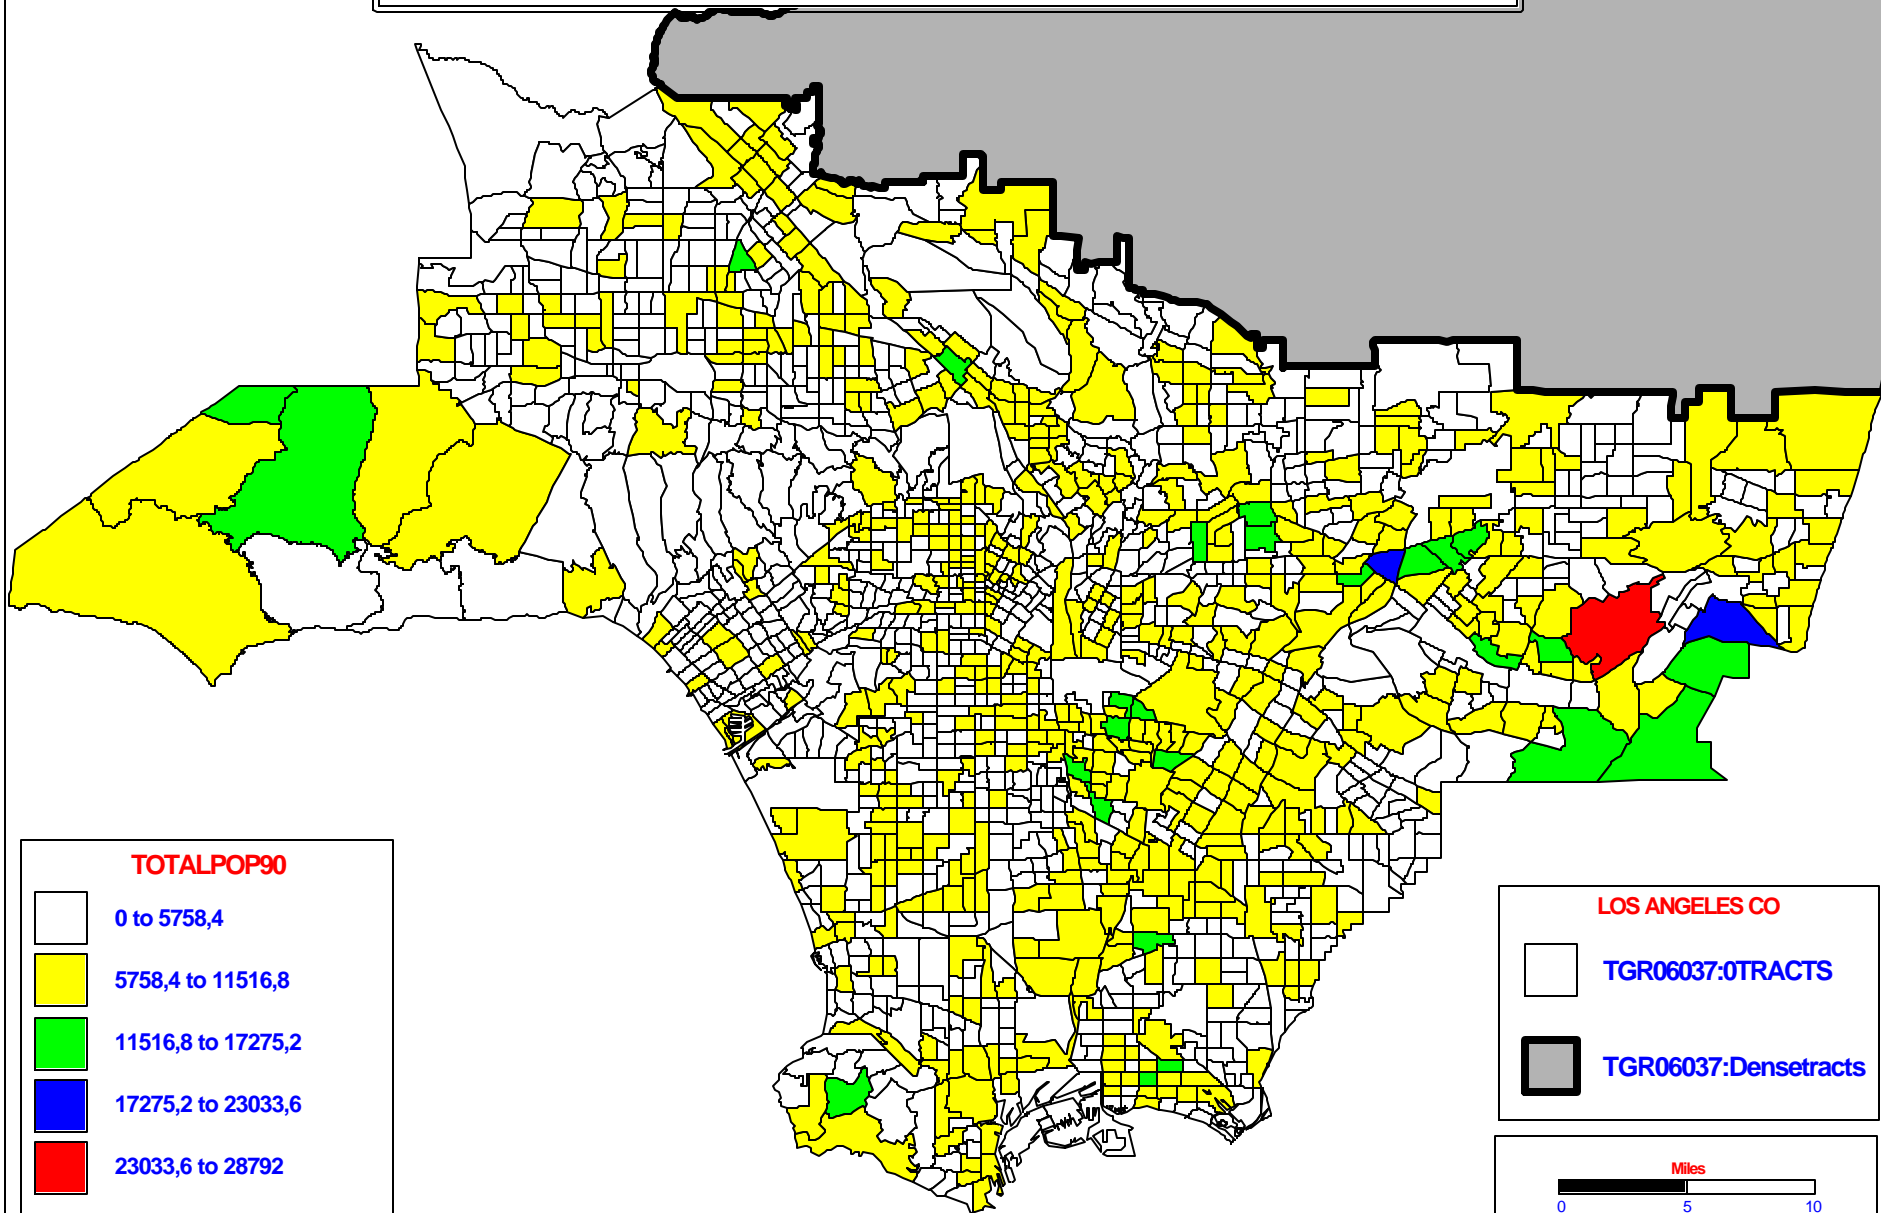

LOS ANGELES COUNTY: 1990 CENSUS DATA
IDEA Strategic Mapping & Information Services

TOTALPOP90

- 0 to 5758,4
- 5758,4 to 11516,8
- 11516,8 to 17275,2
- 17275,2 to 23033,6
- 23033,6 to 28792

LOS ANGELES CO

- TGR06037:0TRACTS
- TGR06037:Densetracts