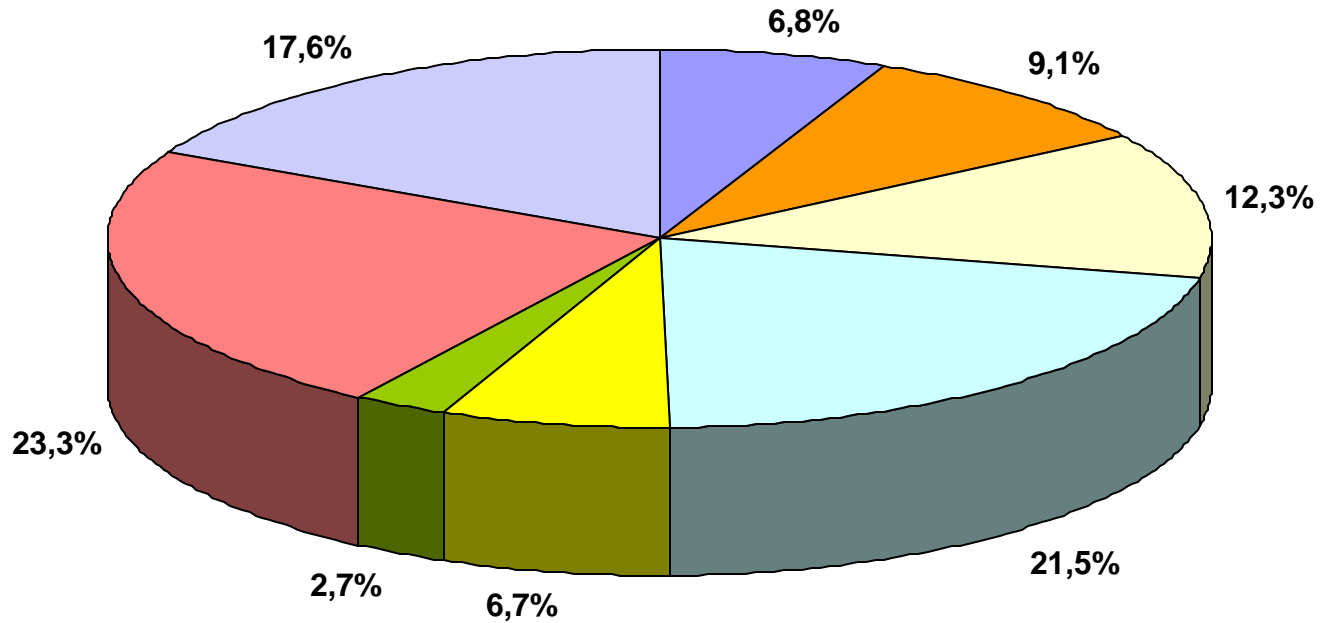

# PROTESTANT CONGREGATIONS IN LOS ANGELES COUNTY BY FAMILY TYPES, JUNE 1994

(total congregations = 5,581)

- |                    |                       |                   |
|--------------------|-----------------------|-------------------|
| LUTHERAN-EPISCOPAL | REFORMED-PRESBYTERIAN | PIETIST-METHODIST |
| BAPTIST            | RESTORATION MOVEMENT  | ADVENTIST         |
| PENTECOSTAL        | OTHER-MISC.           |                   |