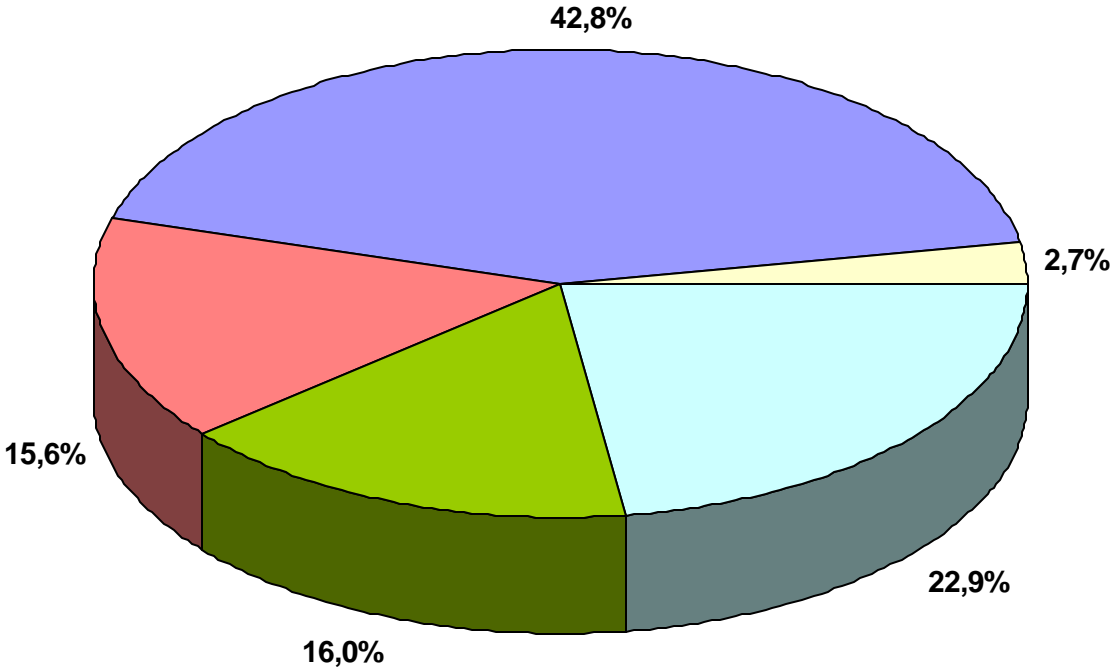

# PROTESTANT CONGREGATIONS IN LOS ANGELES COUNTY BY MAJOR TRADITIONS, JUNE 1994

(total congregations = 5,581)

LITURGICAL SEPARATIST ADVENTIST PENTECOSTAL OTHER-UNCLASSIFIED