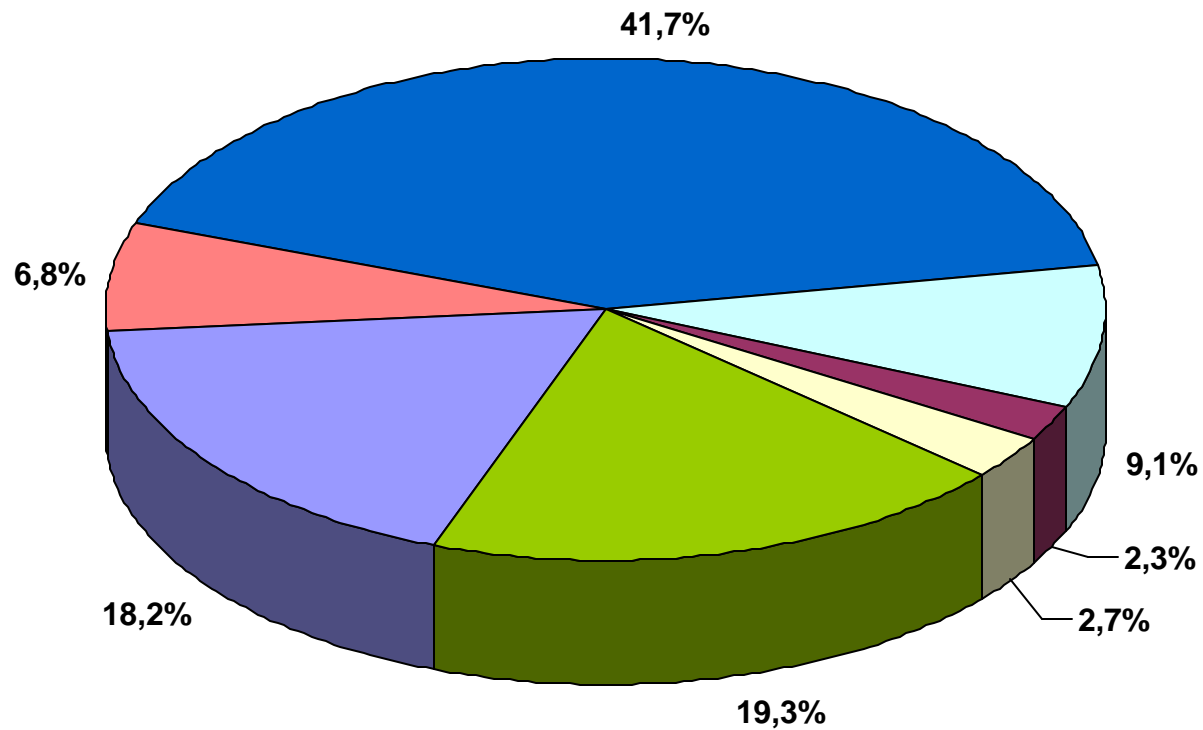

NON-CHRISTIAN RELIGIOUS GROUPS IN LOS ANGELES COUNTY, JUNE 1994

(total congregations = 746)

- | | | |
|--------------------|-----------------|----------------------------|
| BUDDHIST | HINDU-YOGA-SIKH | ISLAM-BAHAI-ZOROASTRIANISM |
| JUDAISM | PSYCHIC-NEW AGE | SHINTO-TENRIKYO |
| OTHER-UNCLASSIFIED | | |