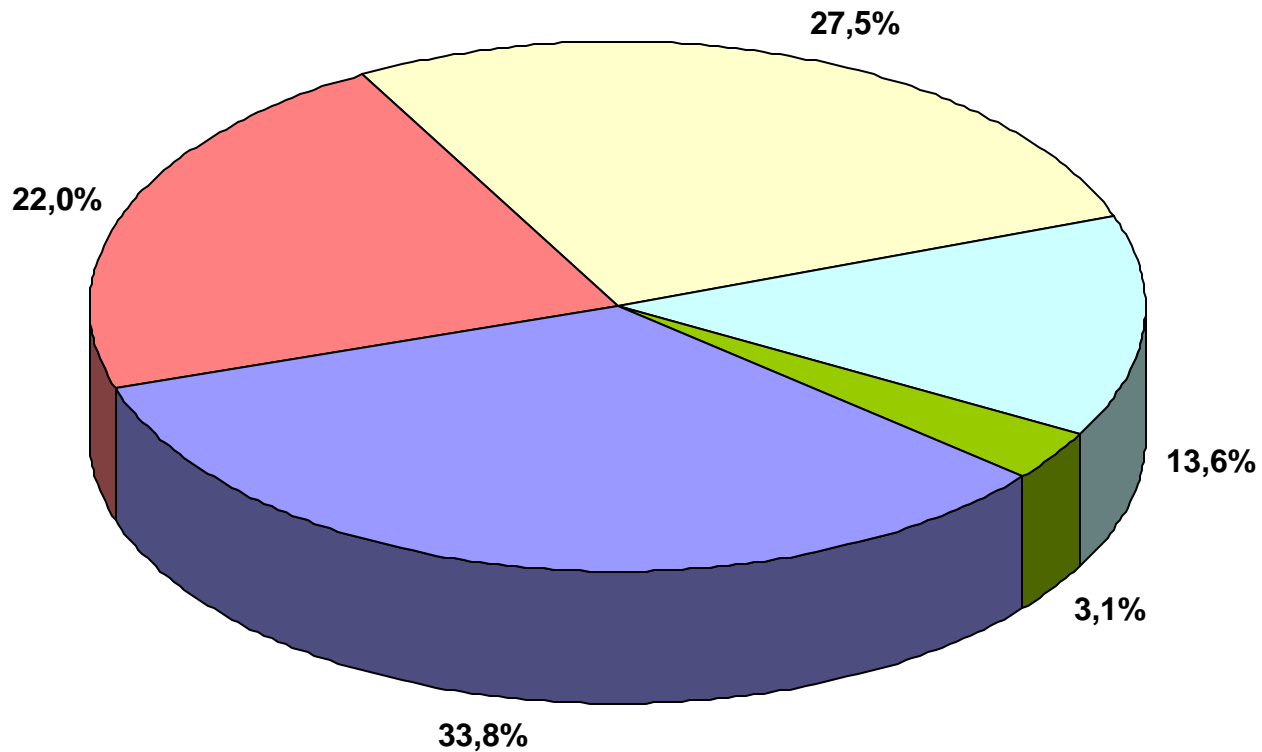

MARGINAL CHRISTIAN GROUPS IN LOS ANGELES COUNTY BY FAMILY TYPES, JUNE 1994 (total congregations = 477)

■ CHRISTIAN SCIENCE ■ JEHOVAH'S WITNESSES ■ LATTER DAY SAINTS
■ UNITARIAN-UNIVERSALIST ■ OTHER-MISC.