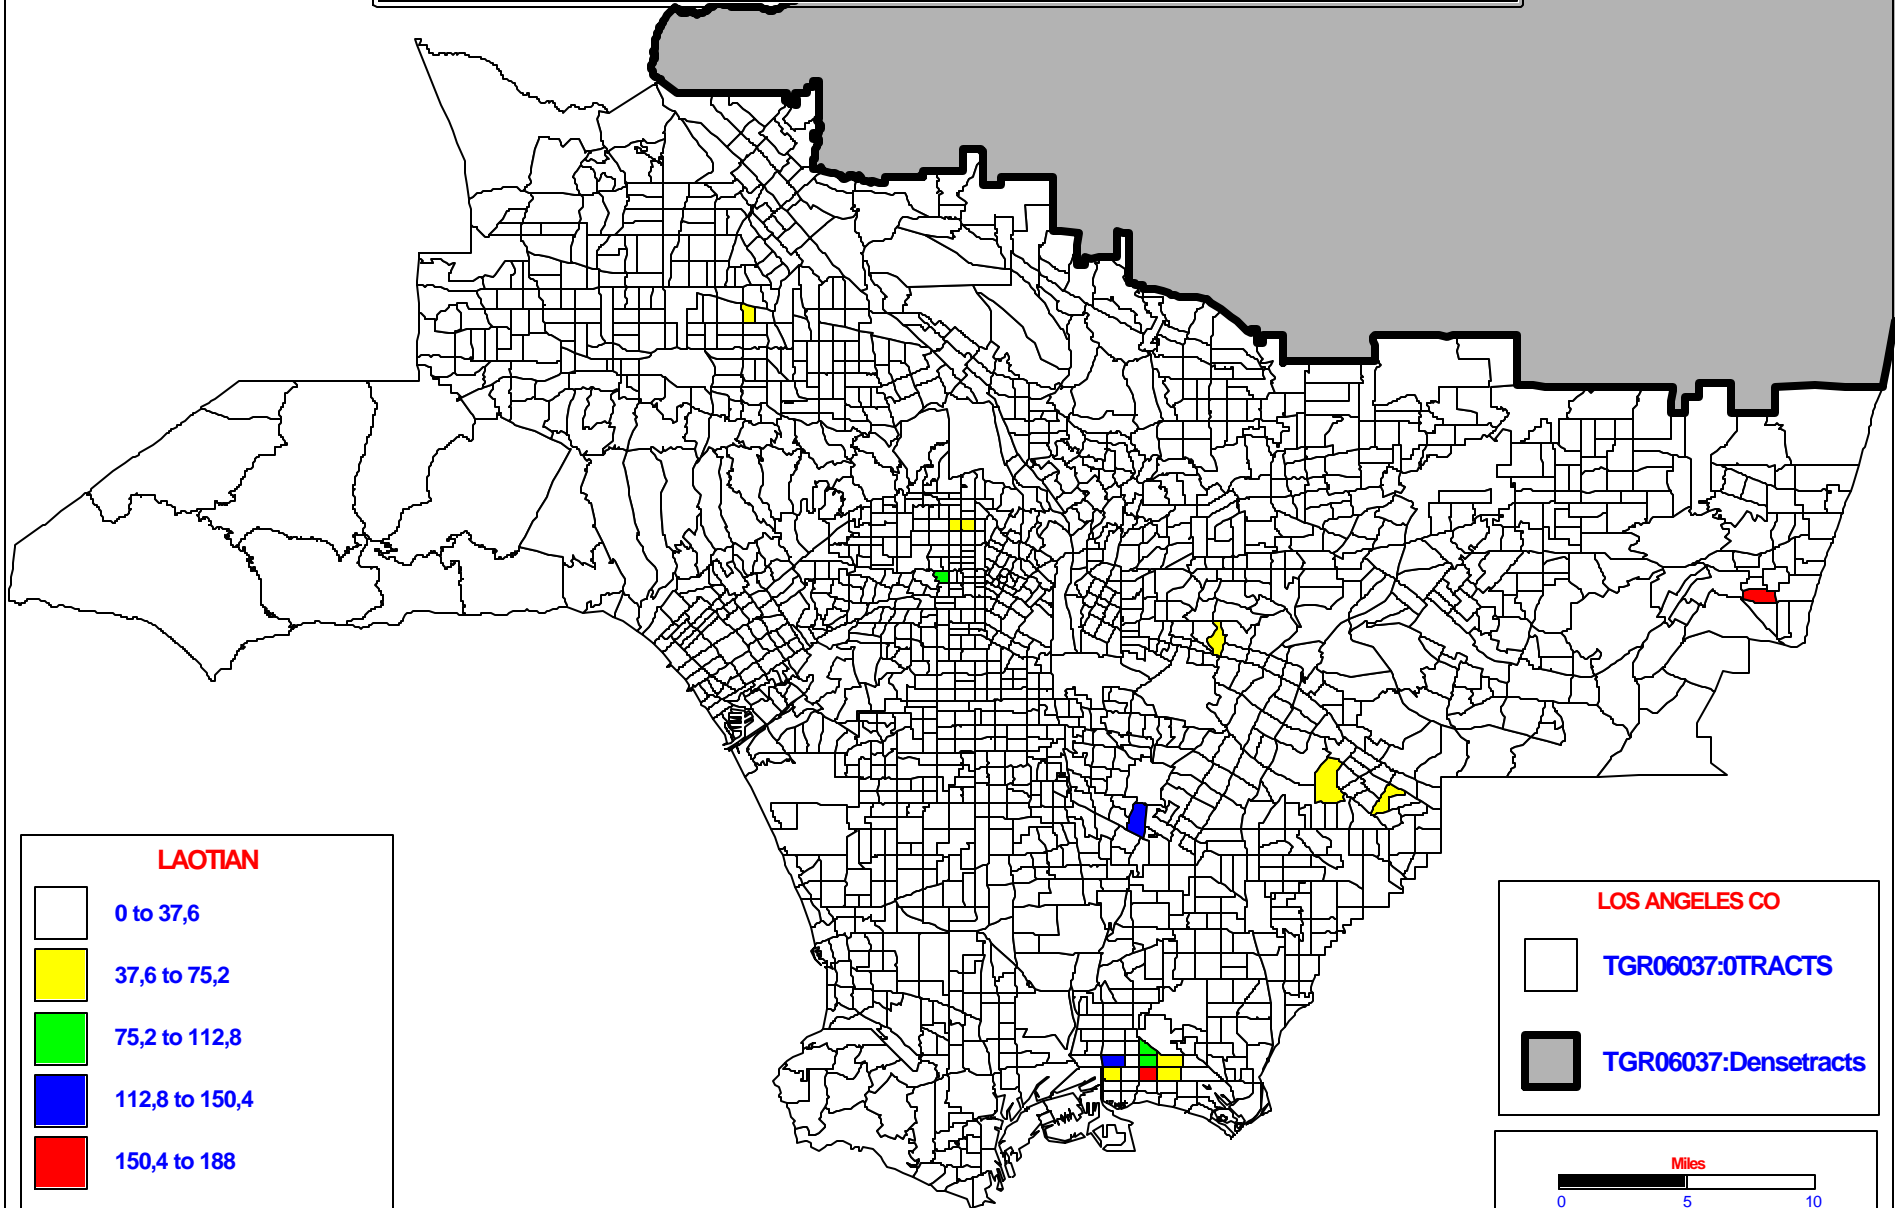

LOS ANGELES COUNTY: 1990 CENSUS DATA
IDEA Strategic Mapping & Information Services

LAOTIAN

White	0 to 37,6
Yellow	37,6 to 75,2
Green	75,2 to 112,8
Blue	112,8 to 150,4
Red	150,4 to 188

LOS ANGELES CO

White	TGR06037:0TRACTS
Grey	TGR06037:Densetracts