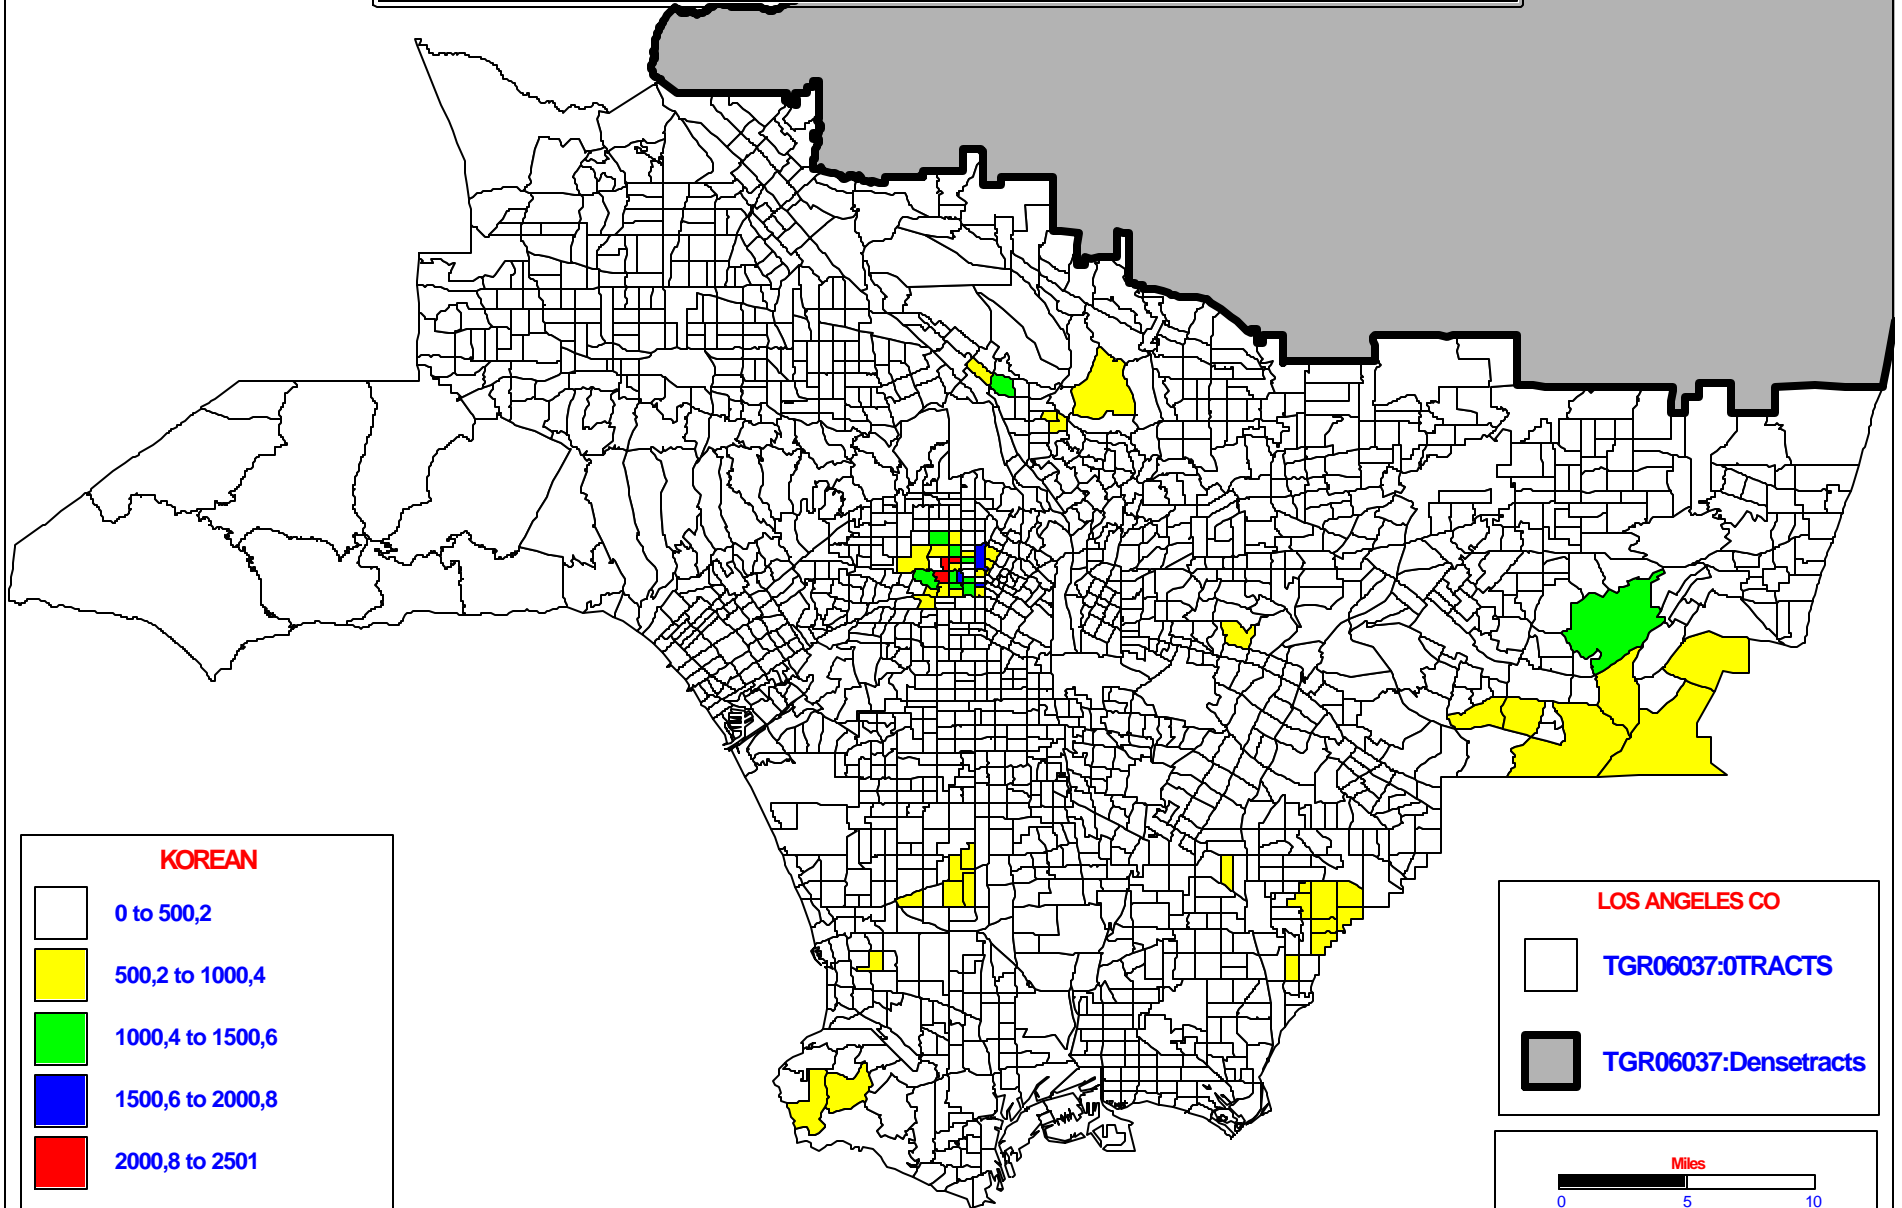

LOS ANGELES COUNTY: 1990 CENSUS DATA
IDEA Strategic Mapping & Information Services

KOREAN

White	0 to 500,2
Yellow	500,2 to 1000,4
Green	1000,4 to 1500,6
Blue	1500,6 to 2000,8
Red	2000,8 to 2501

LOS ANGELES CO

White	TGR06037:0TRACTS
Grey	TGR06037:Densetracts