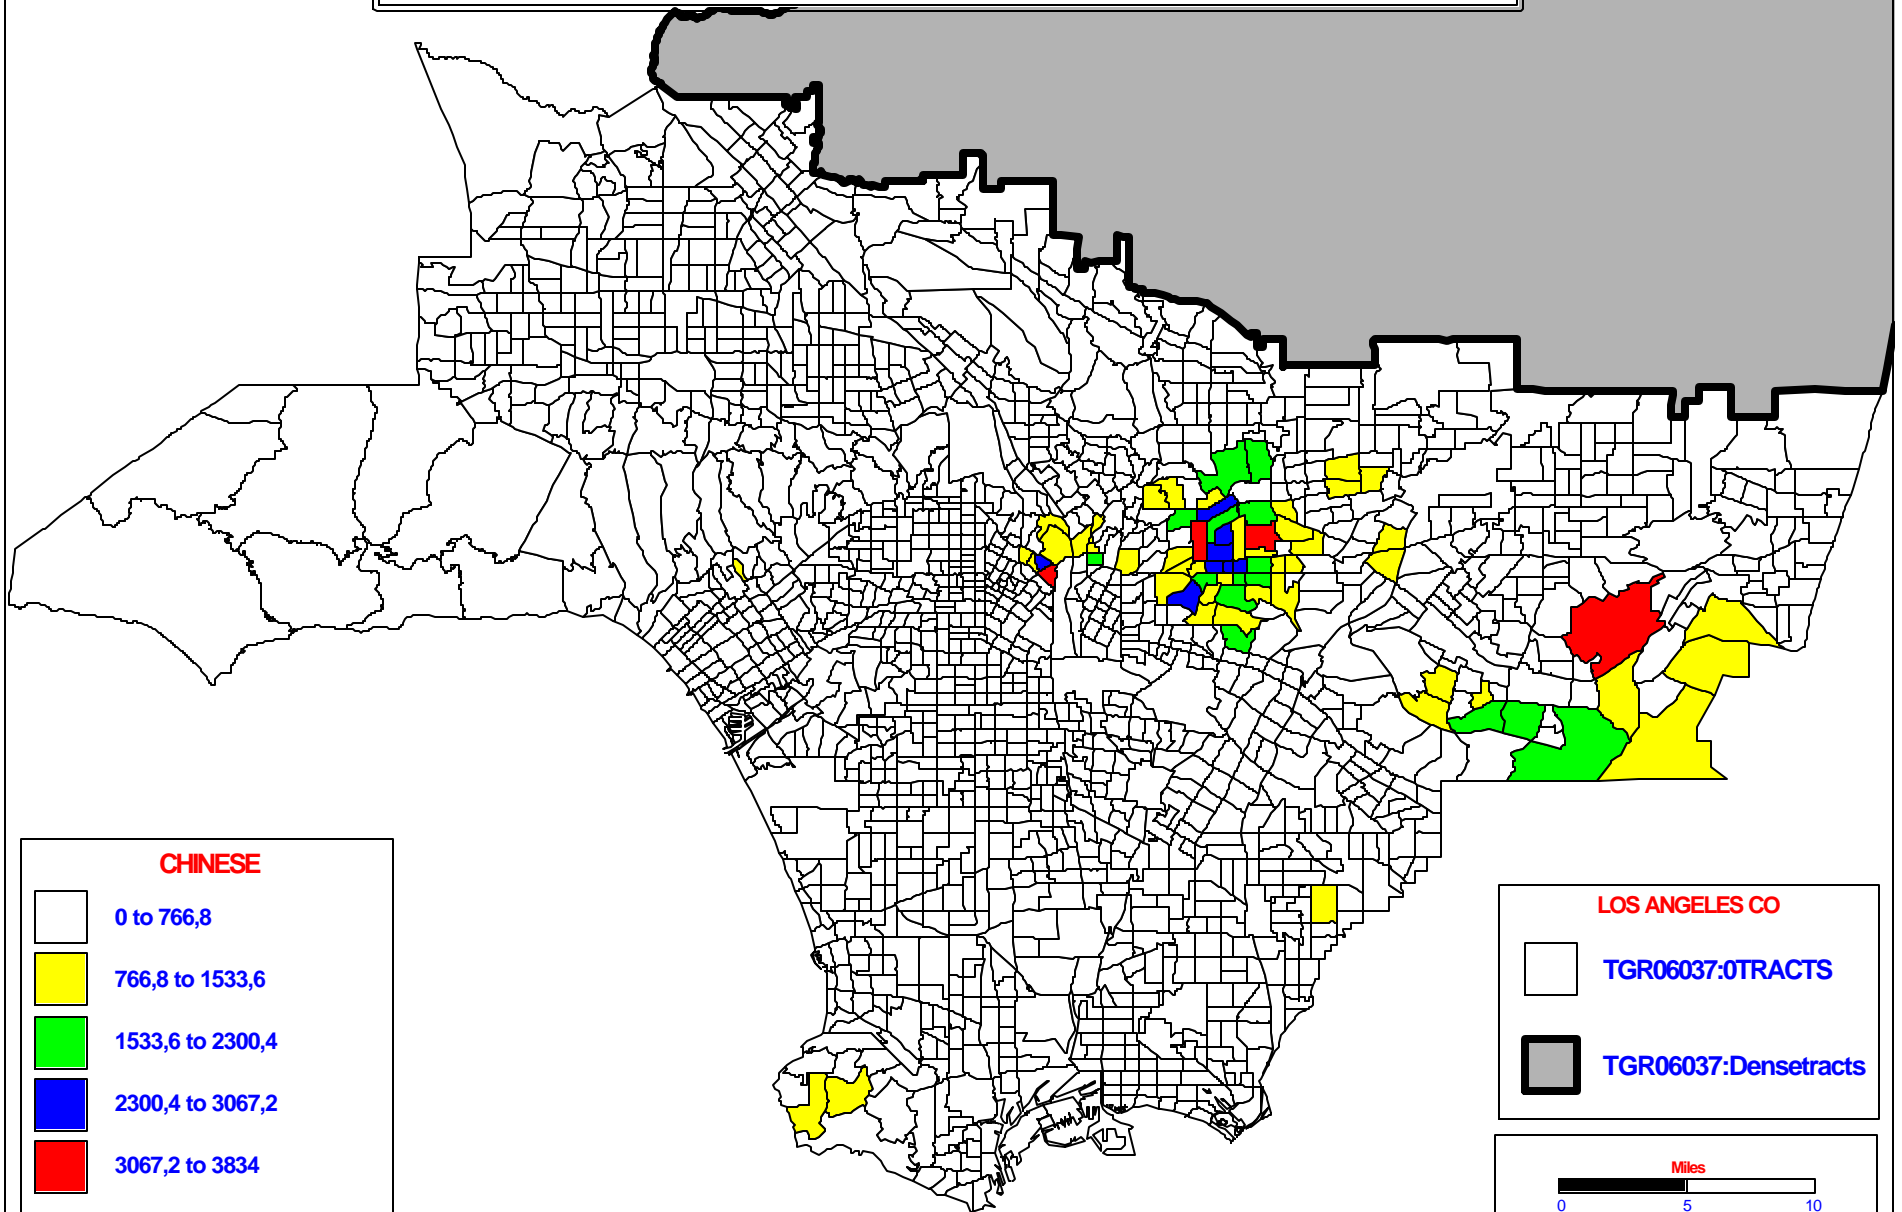

LOS ANGELES COUNTY: 1990 CENSUS DATA
IDEA Strategic Mapping & Information Services

CHINESE

LOS ANGELES CO