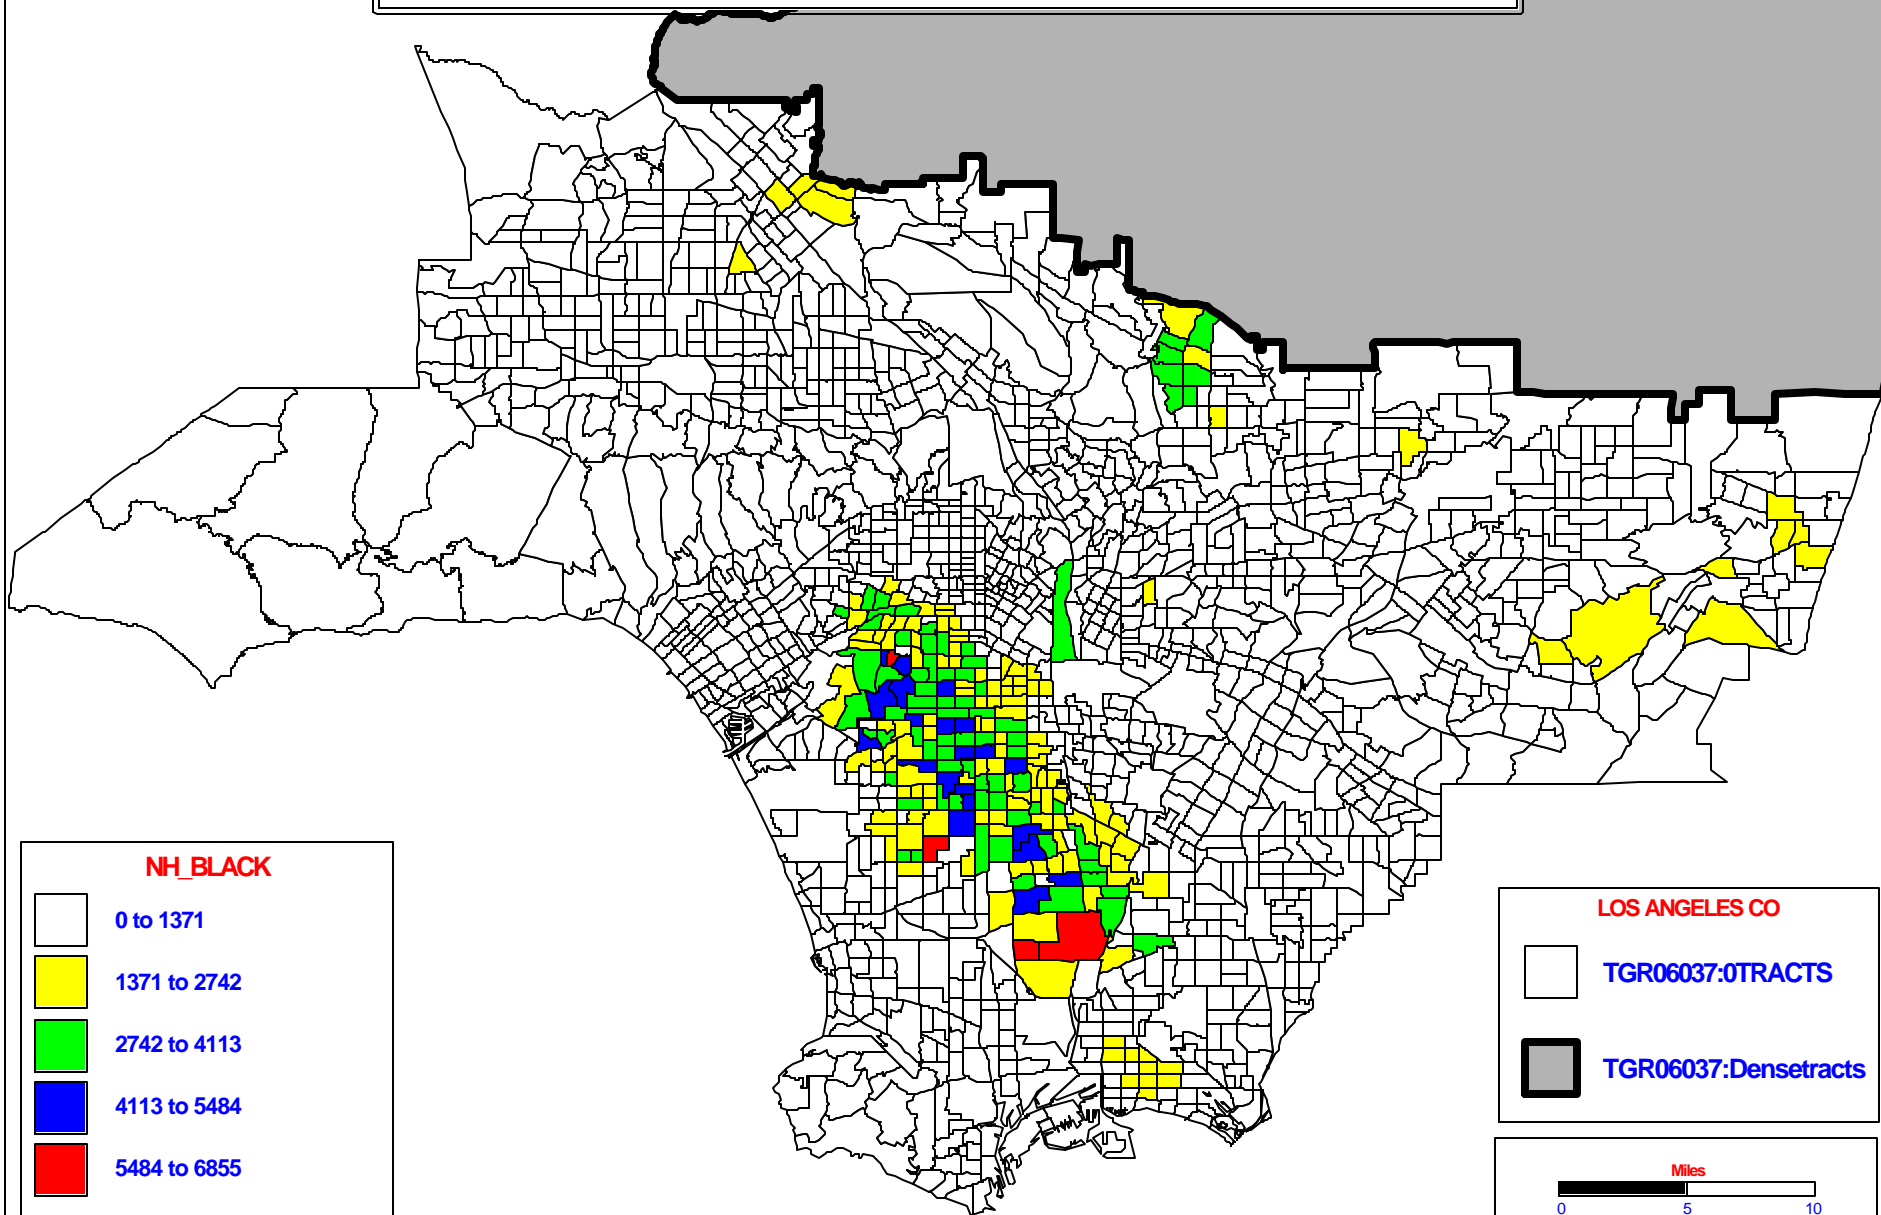

LOS ANGELES COUNTY: 1990 CENSUS DATA
IDEA Strategic Mapping & Information Services

NH_BLACK

LOS ANGELES CO