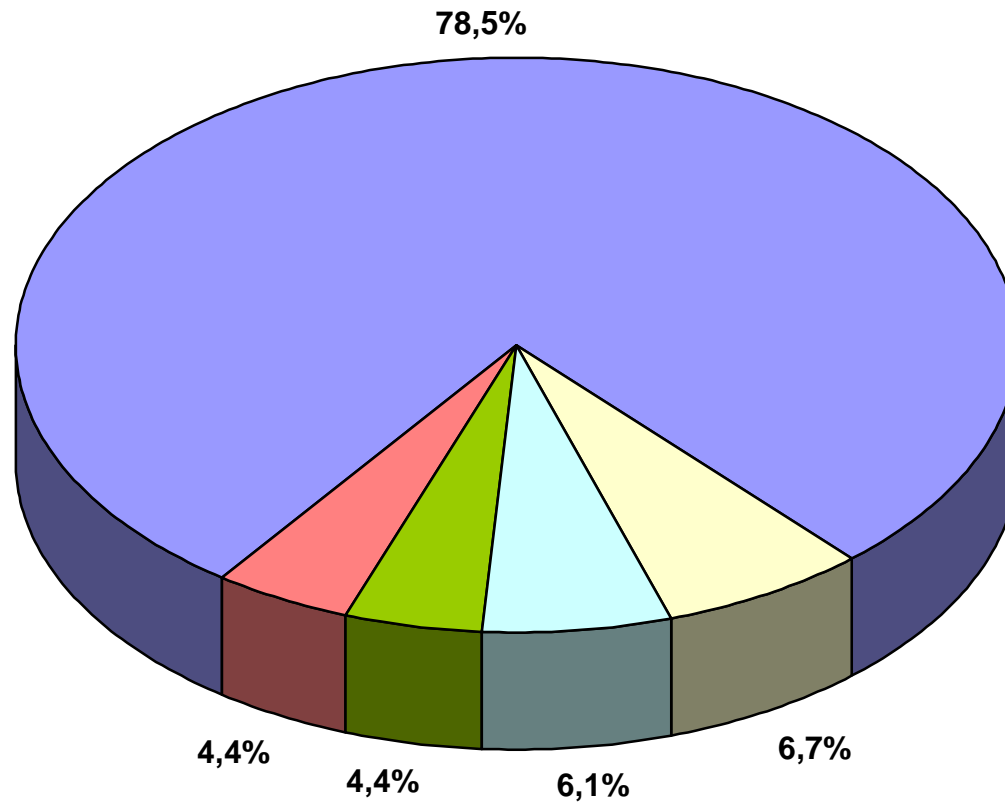

# RELIGIOUS DIVERSITY IN LOS ANGELES COUNTY, JUNE 1994

(total congregations = 7,114)

A-CATHOLIC-ORTHODOX	B-PROTESTANT	C-MARGINAL CHRISTIAN
D-OTHER RELIGIONS	E-UNCLASSIFIED	