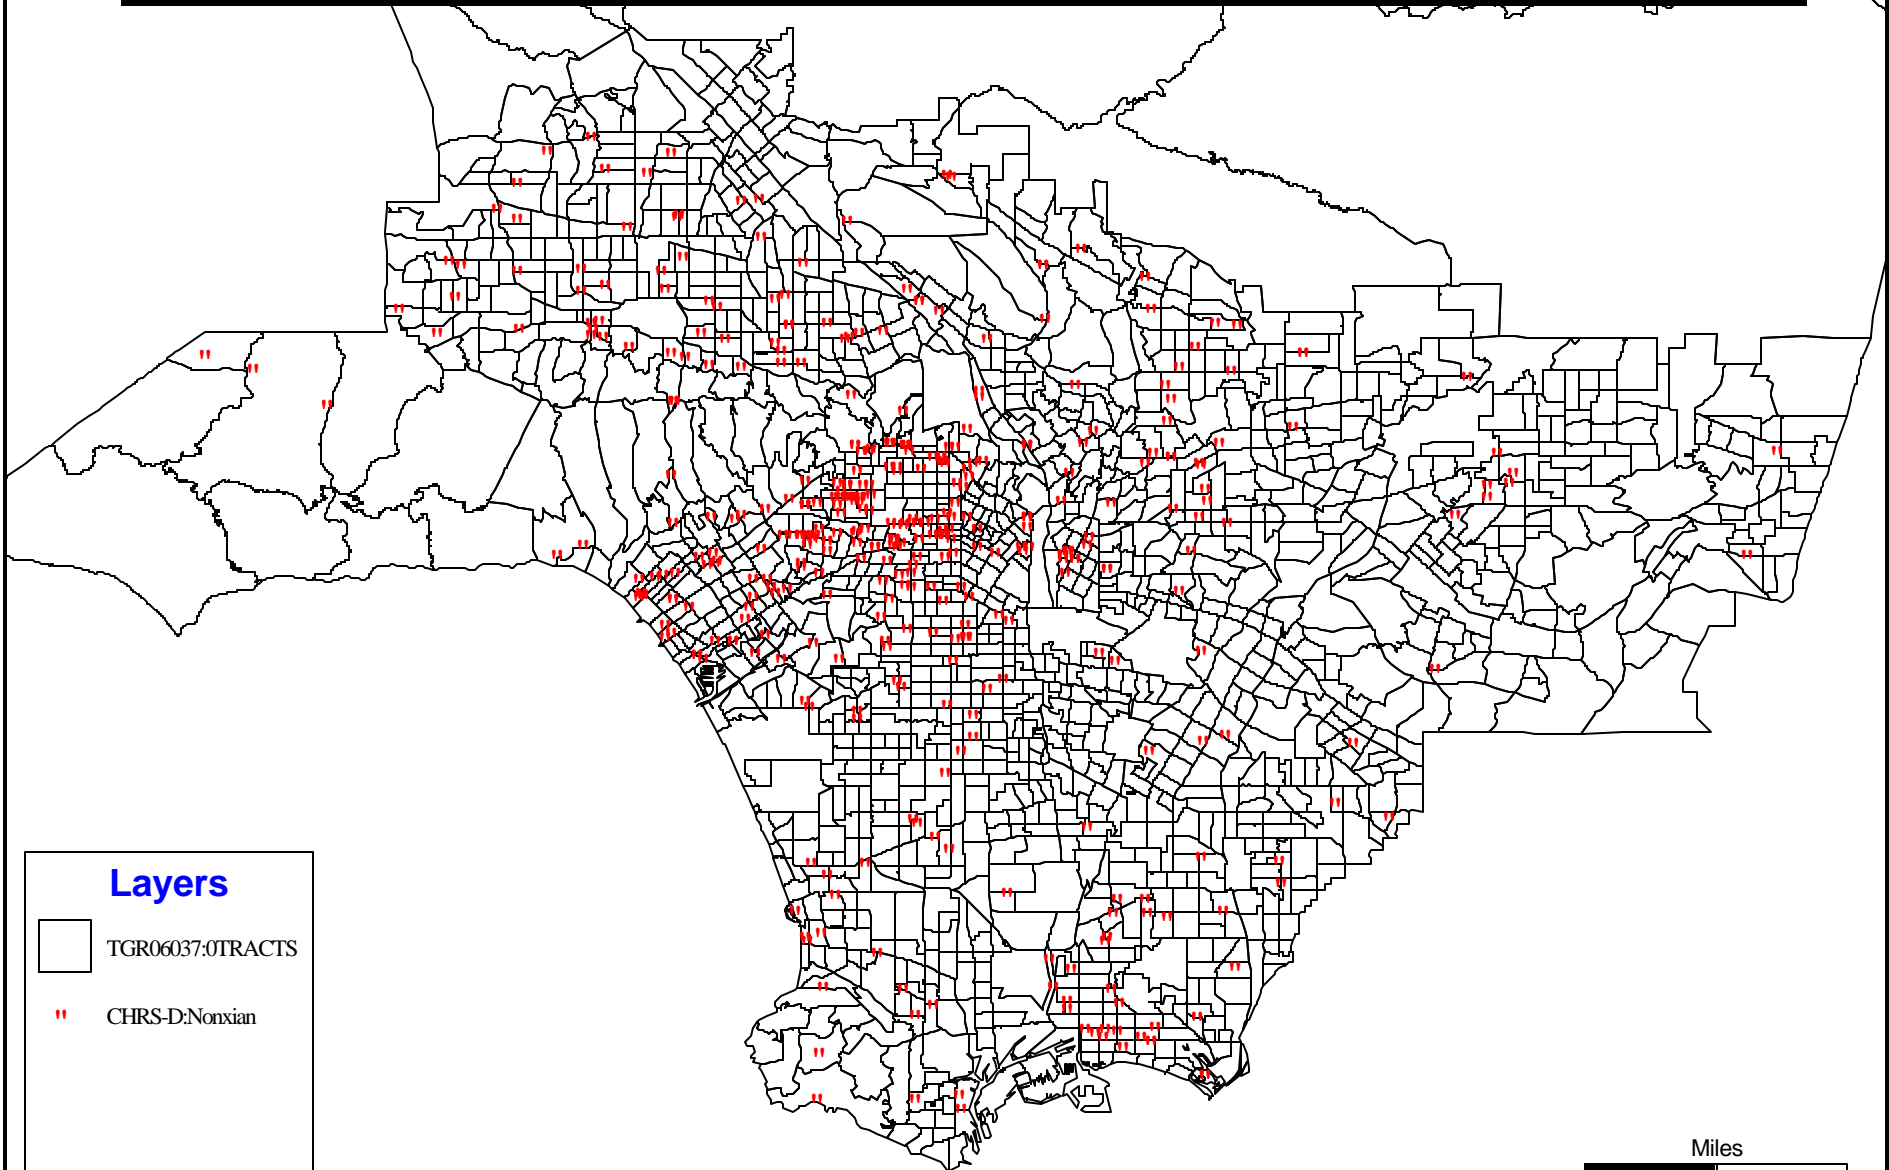

LACO: NON-CHRISTIAN CHURCHES

IDEA Strategic Mapping & Information Services

Layers

- TGR06037:0TRACTS
- CHRS-D:Nonxian