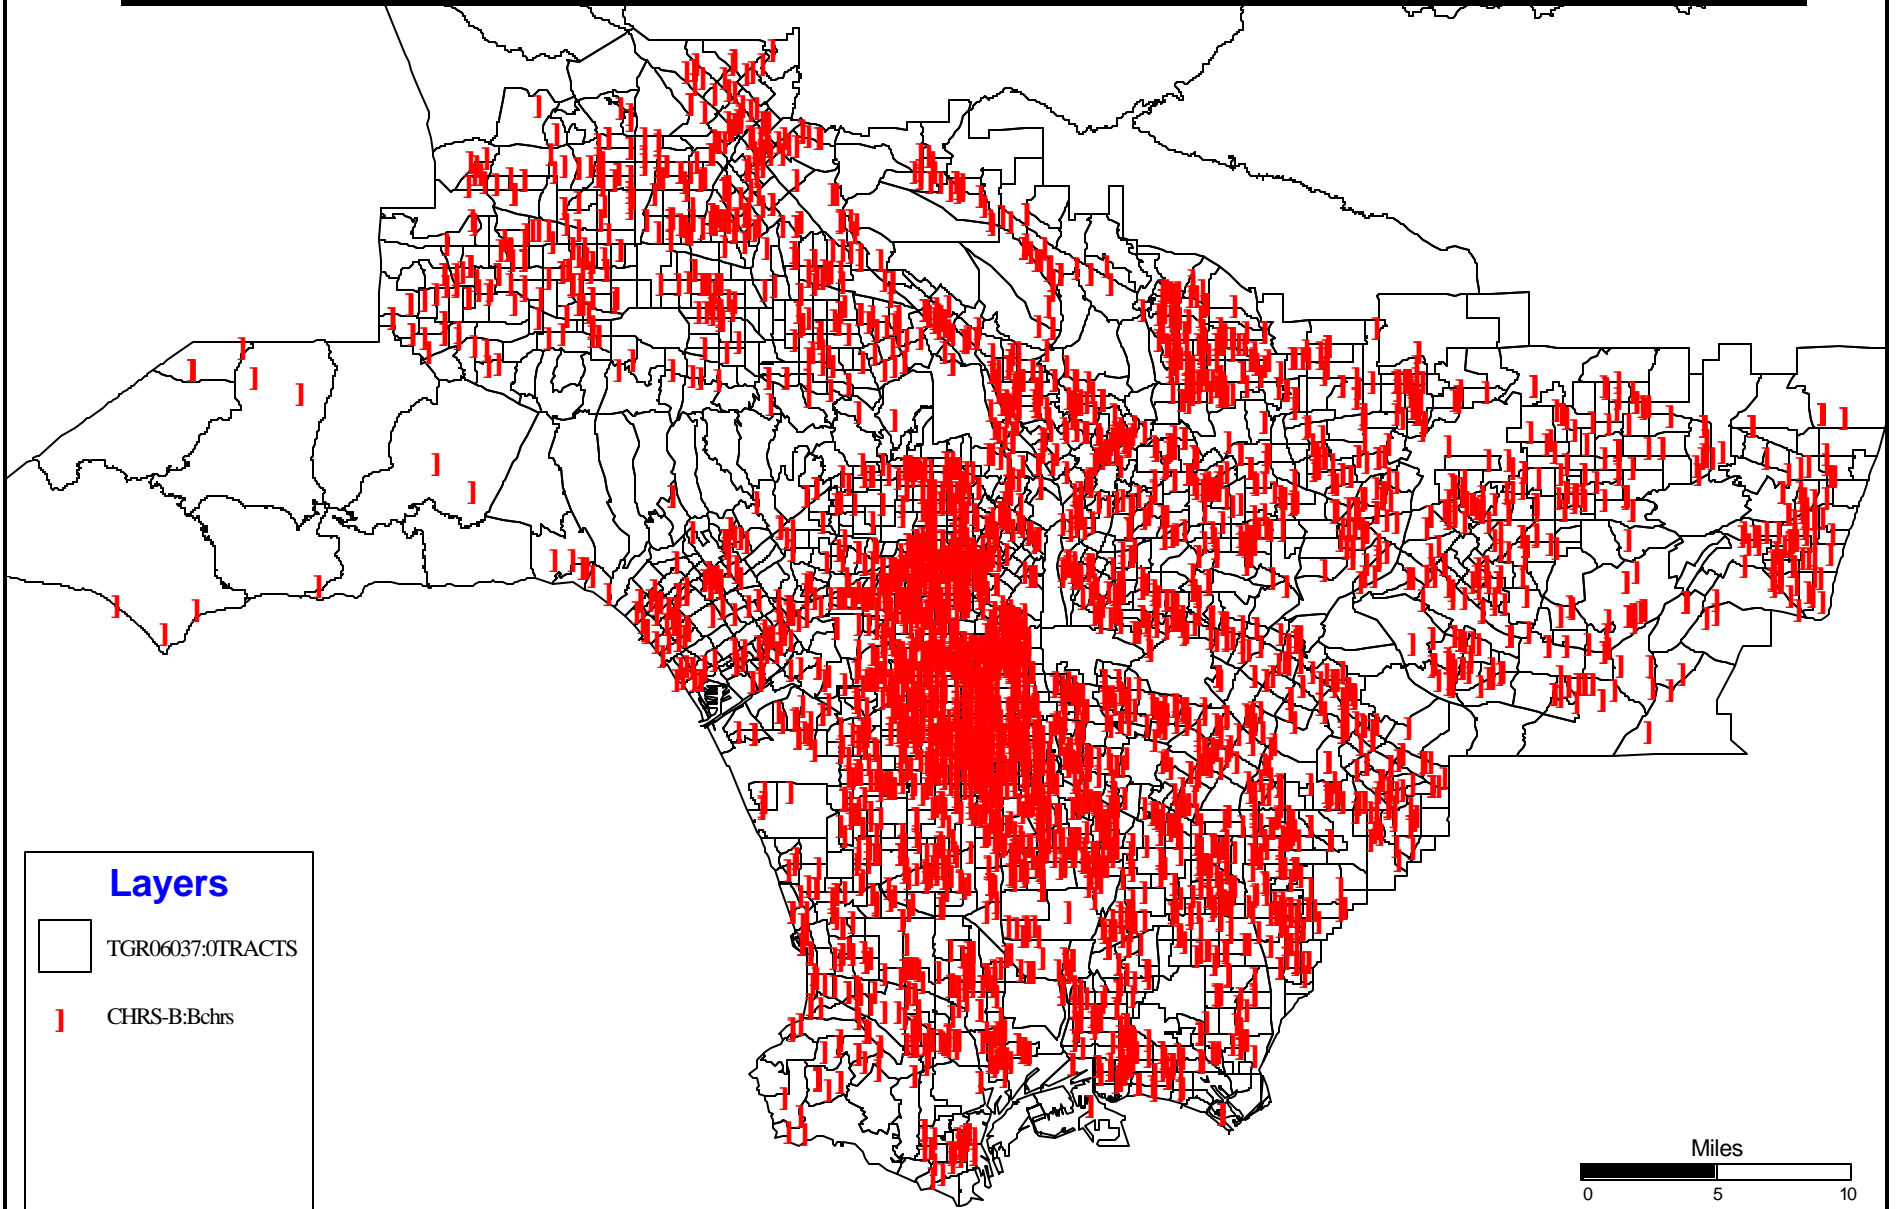

LACO: PROTESTANT CHURCHES

IDEA Strategic Mapping & Information Services

Layers

- TGR06037:0TRACTS
- CHRS-B:Bchrs