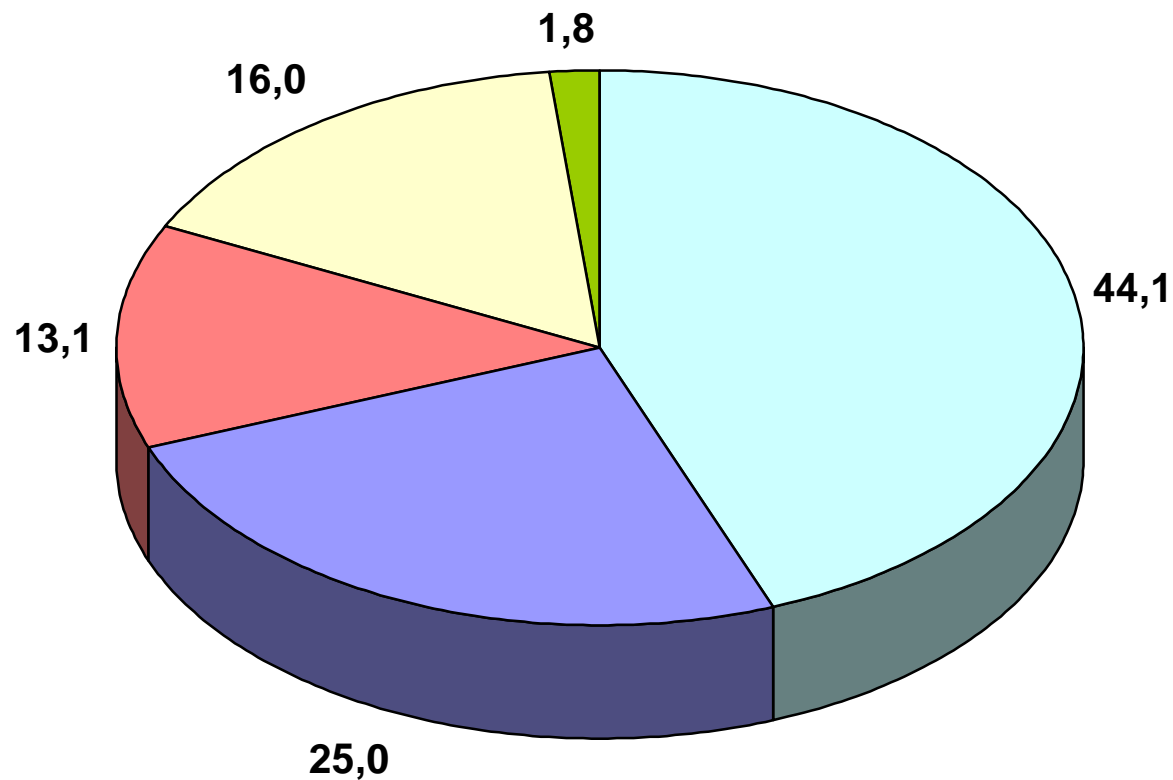

PROPORTION OF PROTESTANT CONGREGATIONS BY ETHNIC GROUPS IN GLAMA, JUNE 1994

(total congregations: 6,596)

WHITE-ANGLO BLACK HISPANIC ASIAN-PAC OTHER