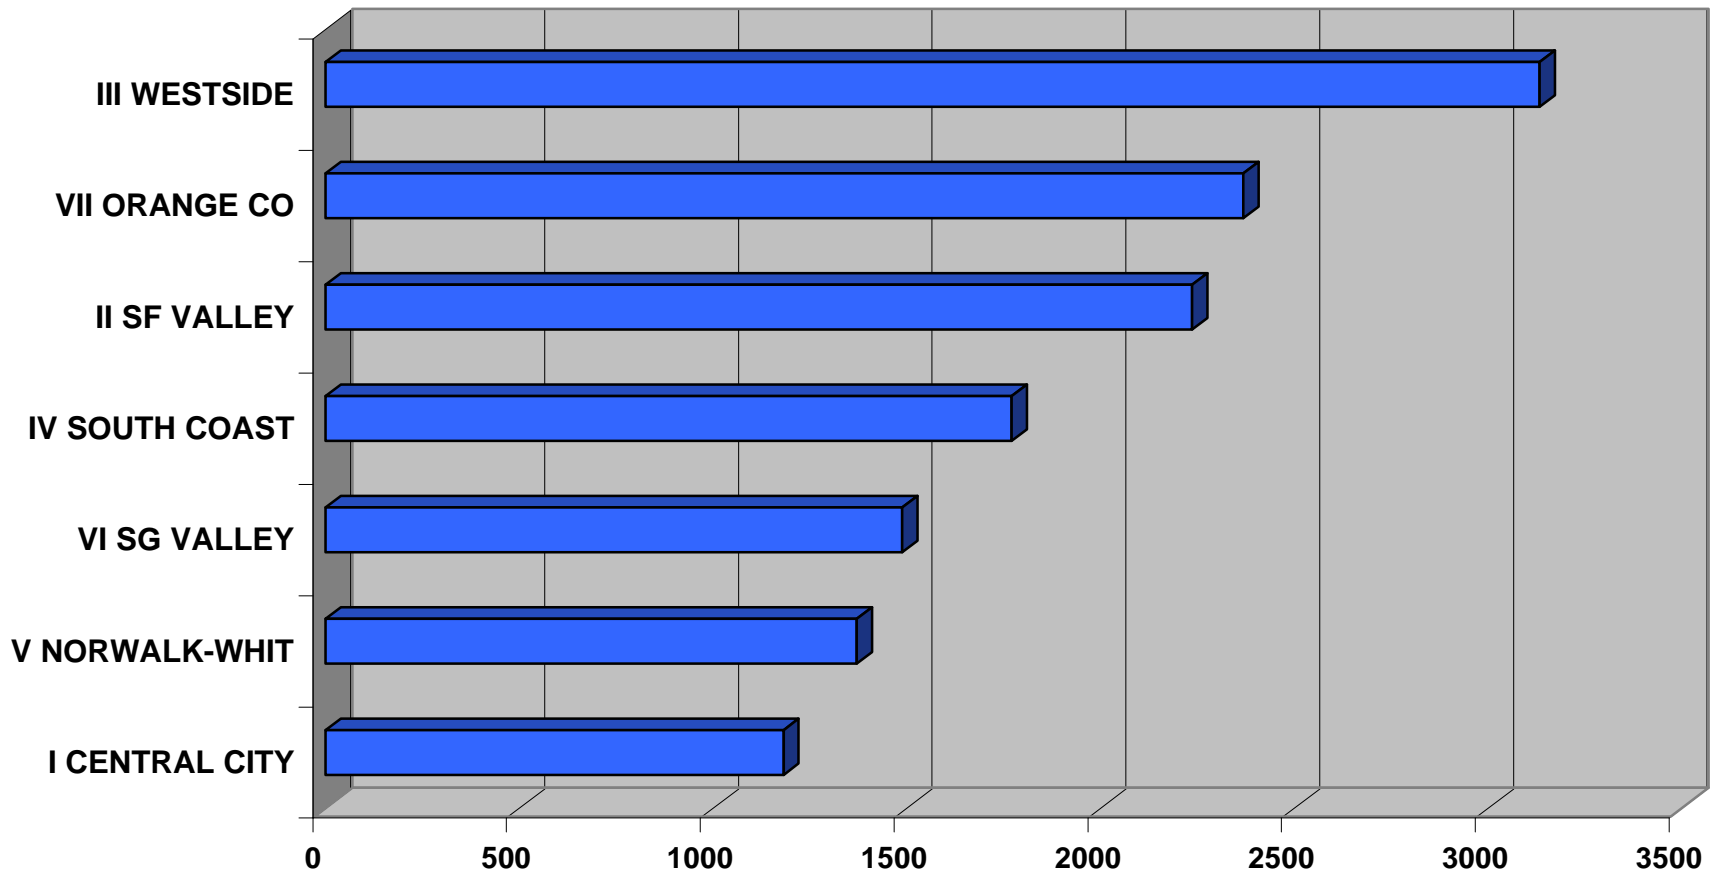

PROTESTANT CHURCH-TO-POPULATION RATIOS BY REGIONS OF GLAMA, JUNE 1994

	I CENTRAL CITY	V NORWALK-WHIT	VI SG VALLEY	IV SOUTH COAST	II SF VALLEY	VII ORANGE CO	III WESTSIDE
■ Serie2	1181	1370	1488	1770	2235	2368	3133