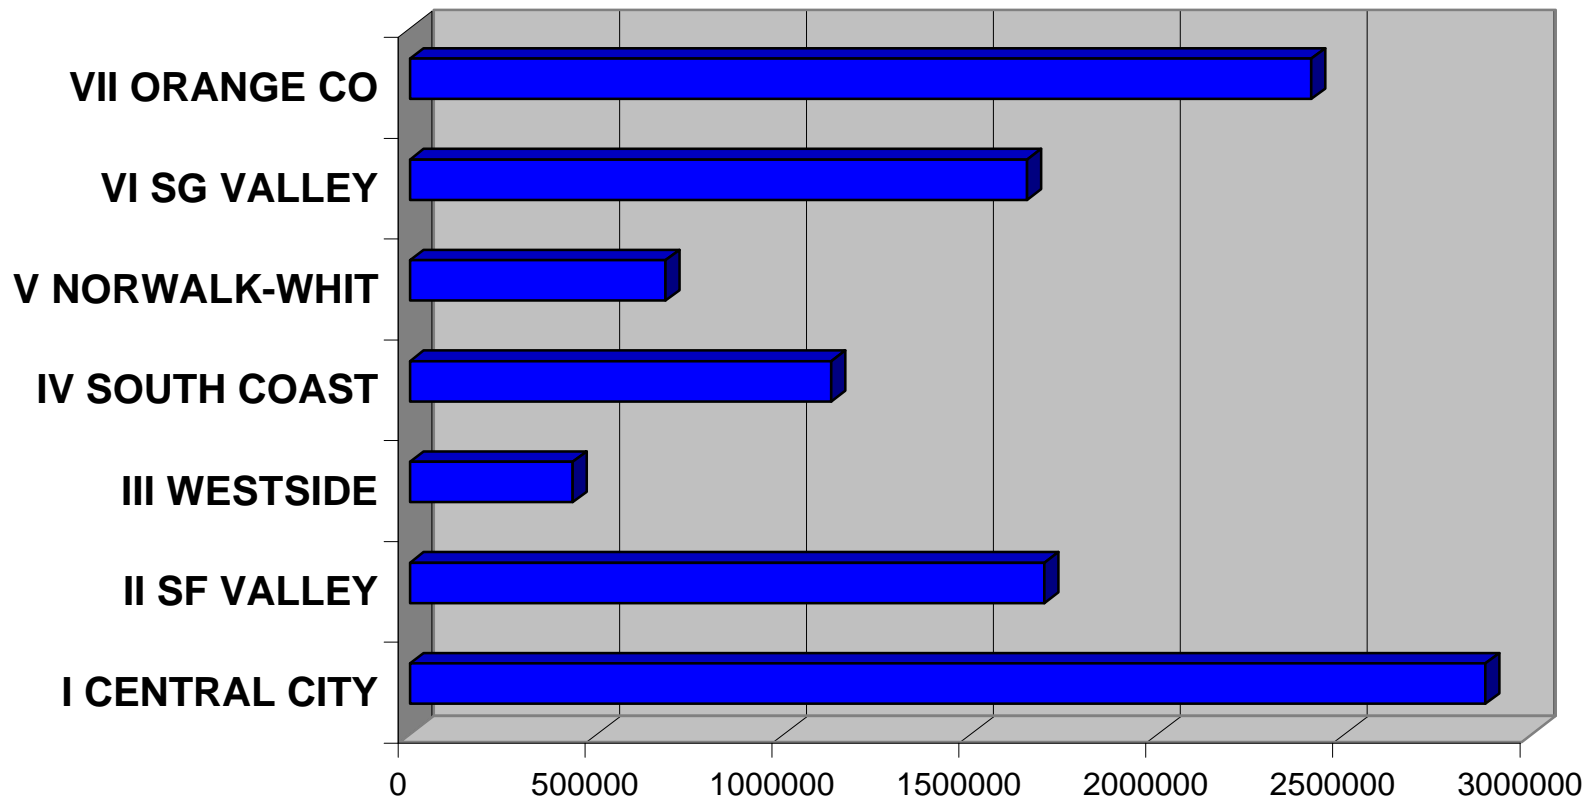

# DISTRIBUTION OF 1990 POPULATION BY REGIONS OF GLAMA

(Total Population of 10,879,983)

	I CENTRAL CITY	II SF VALLEY	III WESTSIDE	IV SOUTH COAST	V NORWALK-WHIT	VI SG VALLEY	VII ORANGE CO
Serie2	2876105	1696437	435457	1127325	683484	1650484	2410556