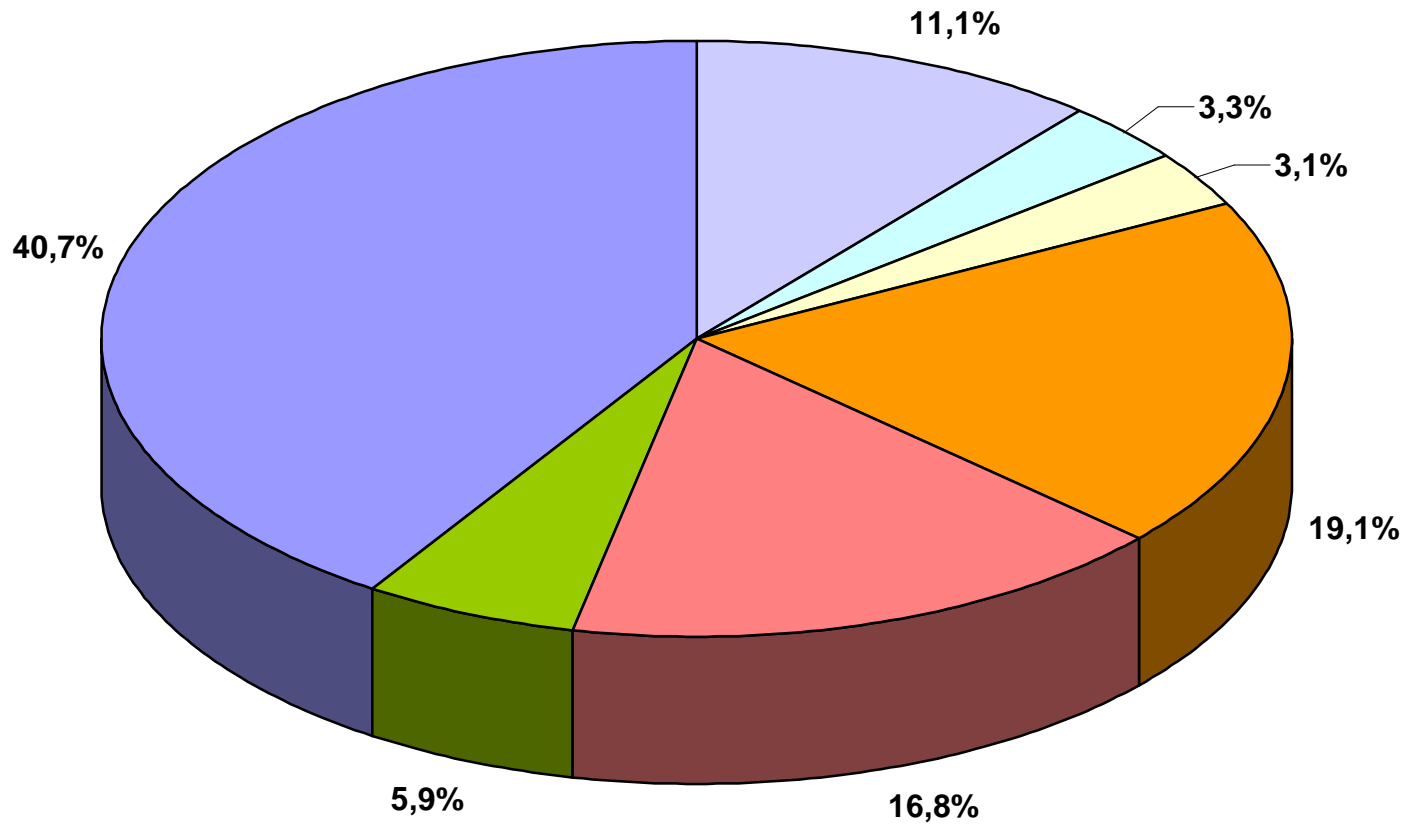

NON-CHRISTIAN RELIGIOUS GROUPS IN GLAMA, JUNE 1994

(total congregations: 914)

BUDDHIST

JUDAISM

OTHER-UNCLASSIFIED

HINDU-YOGA-SIKH

PSYCHIC-NEW AGE

ISLAM-BAHAI-ZOROASTRIANISM

SHINTO-TENRIKYO