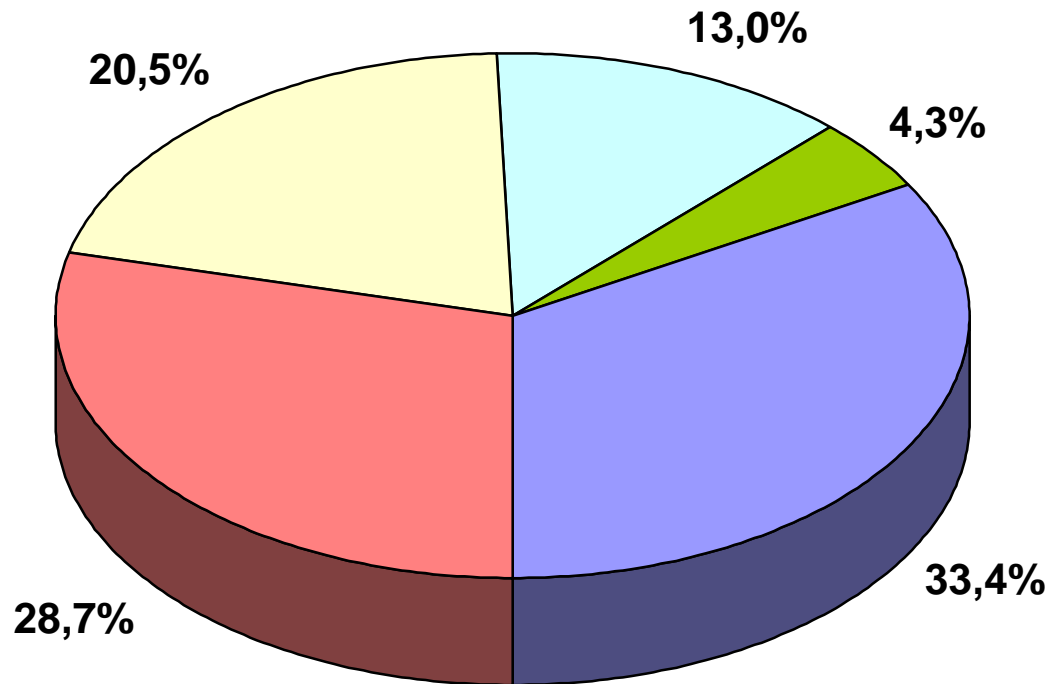

MARGINAL CHRISTIAN GROUPS IN GLAMA, JUNE 1994

(total congregations: 623)

CHRISTIAN SCIENCE	LATTER-DAY SAINTS	JEHOVAH'S WITNESSES
UNITARIAN-UNIVERSALIST	OTHERS	