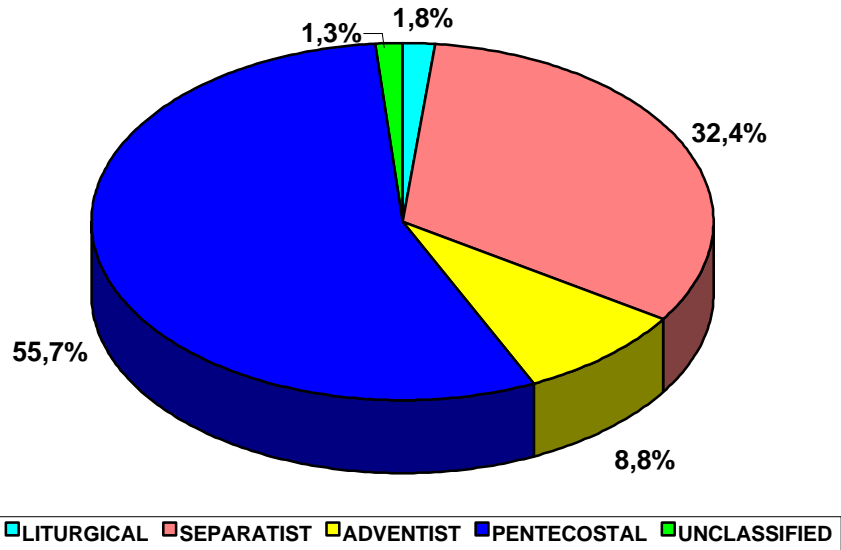

## PROTESTANT MEMBERSHIP IN NICARAGUA BY MAJOR TRADITIONS, 1997

CREATED BY CLIFTON L. HOLLAND, DIRECTOR OF PROLADES