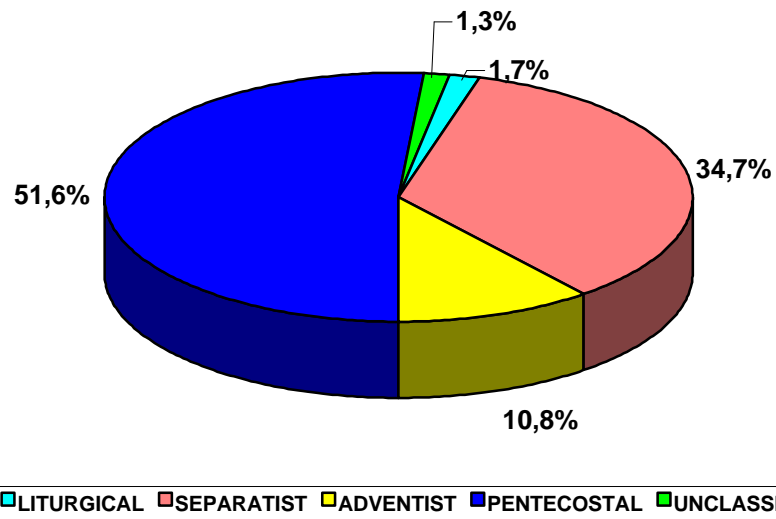

PROTESTANT MEMBERSHIP IN NICARAGUA BY MAJOR TRADITIONS, 1991

CREATED BY CLIFTON L. HOLLAND, DIRECTOR OF PROLADES