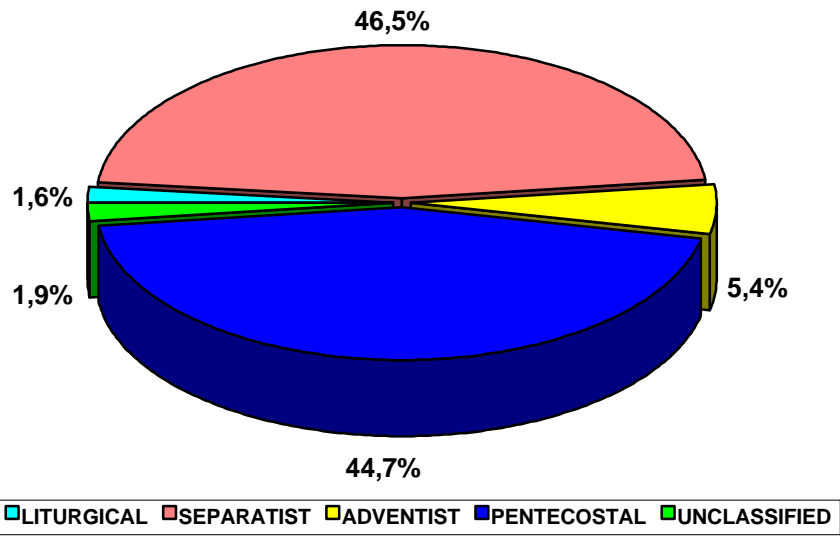

## PROTESTANT MEMBERSHIP IN NICARAGUA BY MAJOR TRADITIONS, 1982

CREATED BY CLIFTON L. HOLLAND, DIRECTOR OF PROLADES