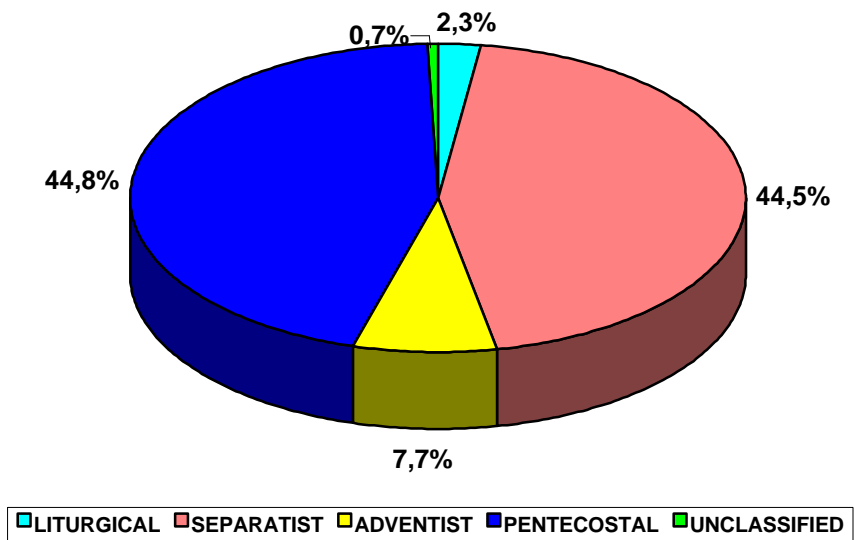

PROTESTANT MEMBERSHIP IN NICARAGUA BY MAJOR TRADITIONS, 1978

CREATED BY CLIFTON L. HOLLAND, DIRECTOR OF PROLADES