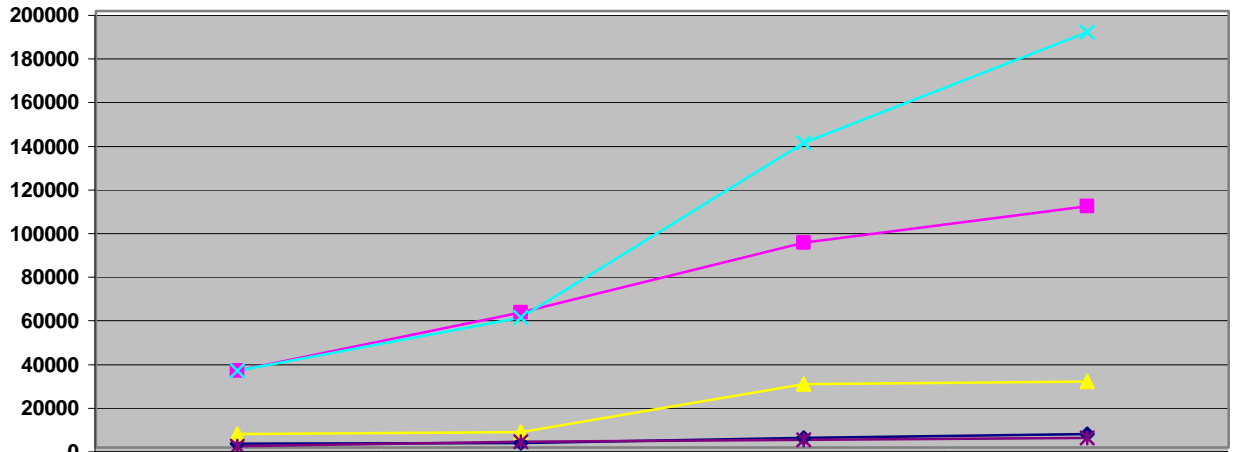

PROTESTANT MEMBERSHIP GROWTH IN NICARAGUA BY MAJOR TRADITIONS, 1978-1997

	YEAR 1978	YEAR 1982	YEAR 1991	YEAR 1997
◆ LITURGICAL	1841	2100	4500	6081
■ SEPARATIST	35101	61784	93968	110638
▲ ADVENTIST	6073	7150	29137	30150
✦ PENTECOSTAL	35273	59388	139513	190301
* UNCLASSIFIED	519	2500	3500	4500